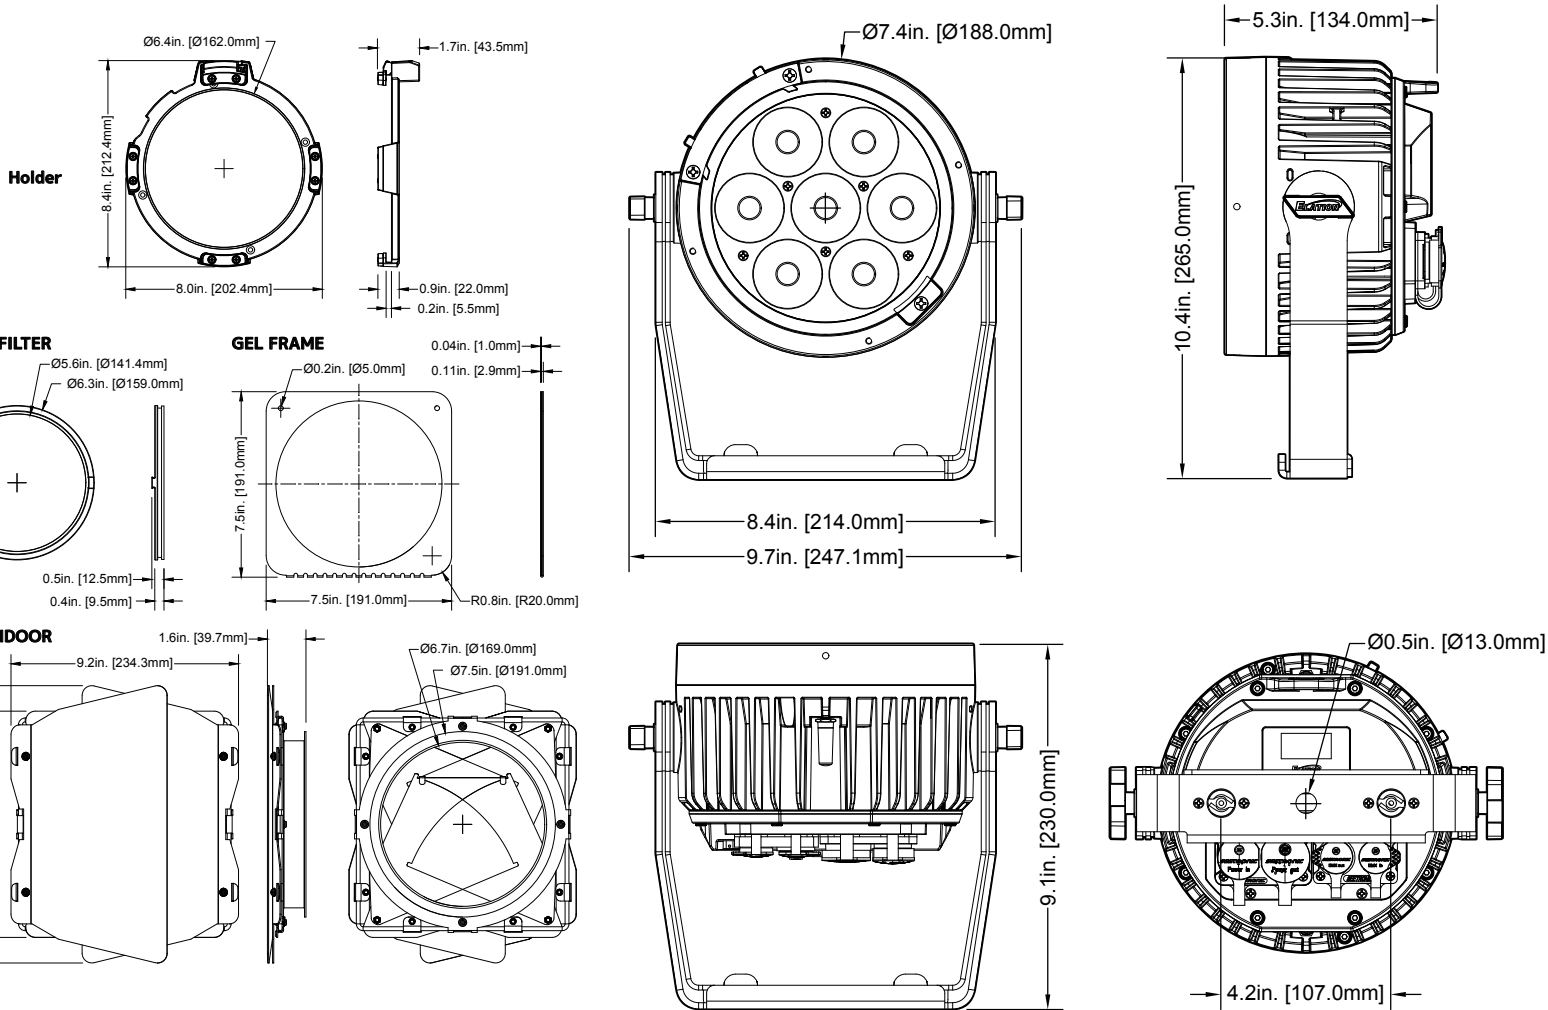

The IP65 housing includes a dedicated diffusion lens holder and the optional gel frame holder can accommodate industry standard 7.5" accessories. One 22° lens is included with the fixture, and other optional lenses are also available. The dual yoke design allows the fixture to be mounted on the floor or it can be easily rigged to hang with a c-clamp or by using the included omega bracket receiver.

SIZE / WEIGHT

Length: 9.73" (247mm)
Width: 7.98" (202.6mm)
Vertical Height: 9.67" (245.5mm)
Weight: 9.48 lbs / 4.30kg

ELECTRICAL/THERMAL

AC 100-240V - 50/60Hz
100W Max Power Consumption
5°F to 113°F (-15°C to 45°C)
BTU/hr (+/- 10%) 341

SIX+ PAR S

7x 20W RGBLA+UV LED Par

UNIT DIMENSIONS

ORDERING INFORMATION

SIX201	1237000275	SIX+ PAR S
SIX+S WFL	1223200104	60° lens
SIX+S XFL	1223200105	100° Lens
SIX+S L1060	1223200102	10°x60° Lens
SIX+S L140	1223200103	1°x40° Lens
SIX+S GFK	1621000164	Gel Frame Holder & Bumper
TRIGGER CLAMP	N/A	Heavy Duty Wrap Around Hook Style Clamp
STR527	N/A	5 ft. (1.5m) IP65 5pin XLR Cable