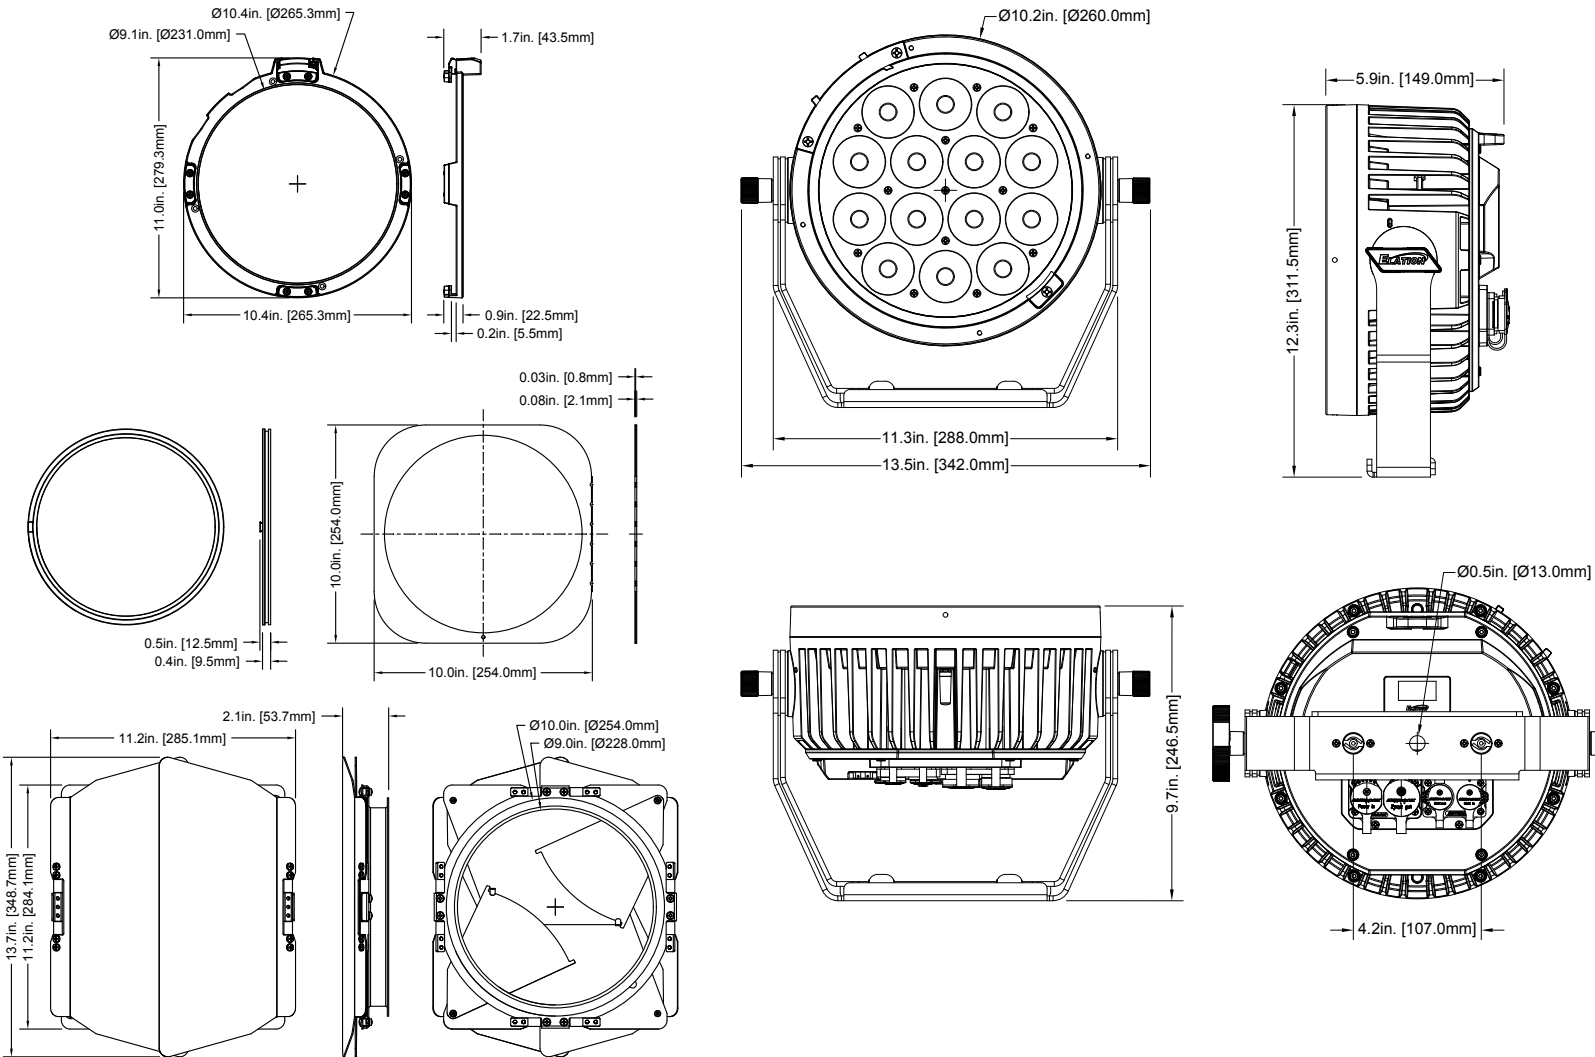

The IP65 housing includes a dedicated diffusion lens holder and the optional gel frame holder can accommodate industry standard 10" accessories. One 22° lens is included with the fixture, and other optional lenses are also available. The dual yoke design allows the fixture to be mounted on the floor or it can be easily rigged to hang with a c-clamp or by using the included omega bracket receiver.

SIZE / WEIGHT

Length: 13.47" (342mm)
Width: 10.48" (266mm)
Vertical Height: 10.26" (260.5mm)
Weight: 12.3lbs. (5.6kg)

ELECTRICAL

AC 100-240V - 50/60Hz
165W Max Power Consumption
5°F to 113°F (-15°C to 45°C)
BTU/hr (+/- 10%) 562.65

UNIT DIMENSIONS

ORDERING INFORMATION

SIX213	1237000276	SIX+ PAR L
SIX+L WFL	1223200100	60° lens
SIX+L XFL	1223200101	100° Lens
SIX+L L1060	1223200098	10°x60° Lens
SIX+L L140	1223200099	1°x40° Lens
SIX+L GFK	1621000163	Gel Frame Holder & Bumper
TRIGGER CLAMP	N/A	Heavy Duty Wrap Around Hook Style Clamp
STR527	N/A	5 ft. (1.5m) IP65 5pin XLR Cable