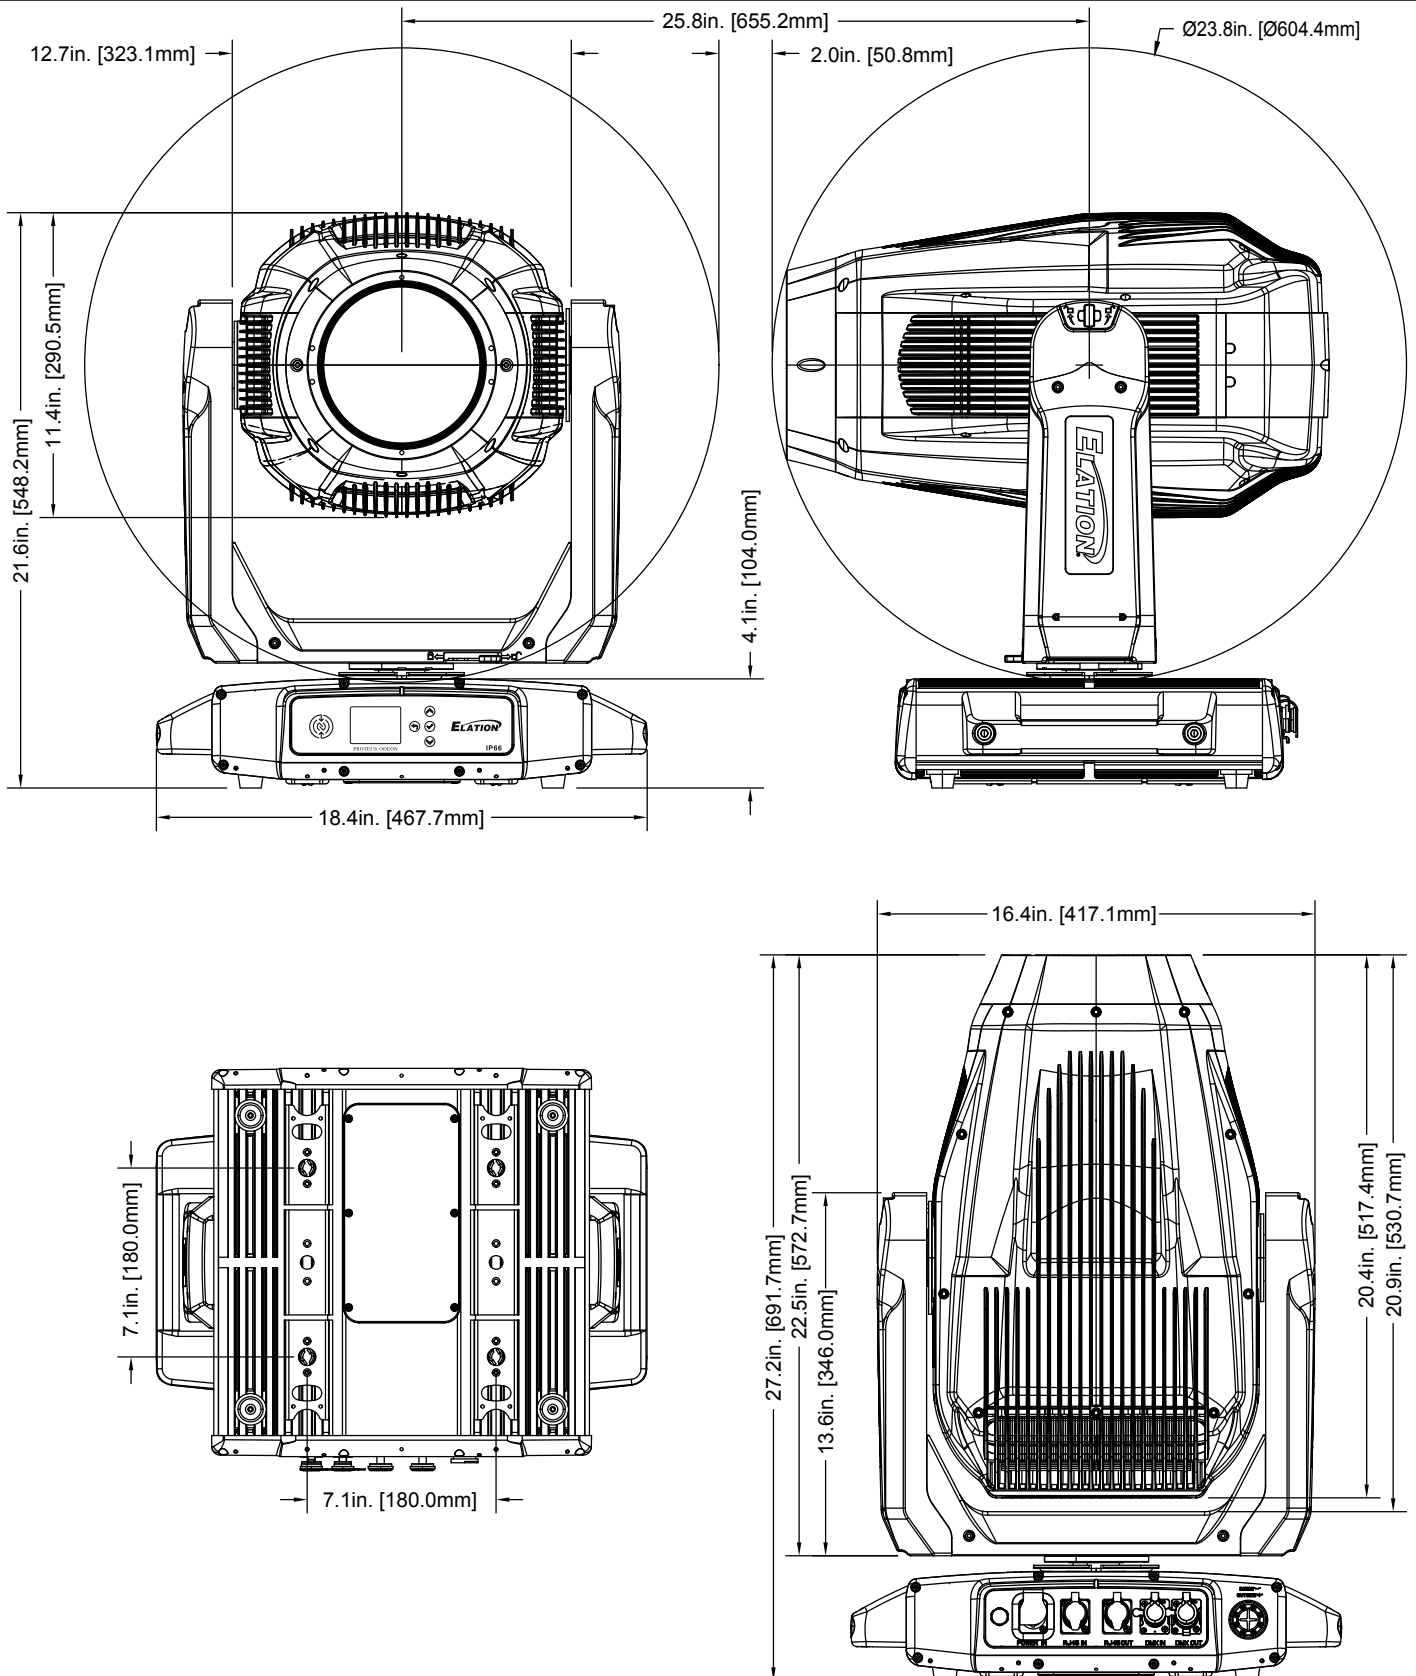

SIZE / WEIGHT

Length: 18.40 in (468mm)
Width: 14.57 in (370mm)
Height: 27.2 in (692mm)
Weight: 92.6 lbs. (42 kg)

ELECTRICAL

AC 120-240V 50/60Hz
Max Power Consumption 1000W
14°F to 113°F (-10°C to 45°C)
BTU/hr (+/- 10%) 3239.5

UNIT DIMENSIONS

PROTEUS ODEON

850W Variable CRI LED IP66 Framing Profile Fixture with CMY

FOAM IN-LAY DIMENSIONS