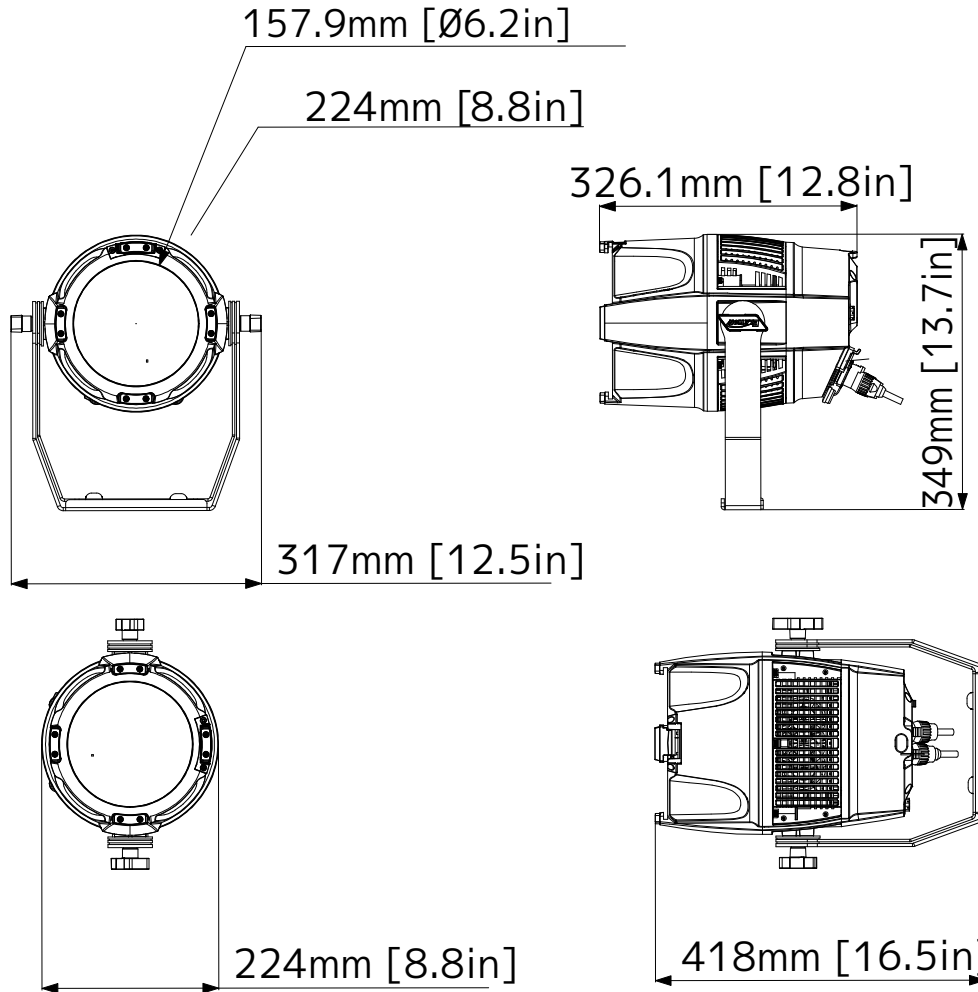

The IP65 housing includes an integrated gel frame holder that can accommodate industry standard 7.5" accessories. The dual yoke design allows the fixture to be mounted on the floor or it can be easily rigged to hang with a c-clamp or by using the included omega bracket receiver. The **LIMELIGHT PAR S** is the ideal solution for Touring Applications, Theme Parks, Live Events, Theater, Houses of Worship and Cruise ships.

RDM (Remote Device Management)

3/5pin DMX and IP65 Locking Power Cable In/Out

SIZE / WEIGHT

Length: 12.05" (306mm)

Width: 8.43" (214mm)

Vertical Height: 16.39" (416.5mm)

Weight: 9.1lbs. (4.12kg)

ELECTRICAL / THERMAL

DIMENSIONS

ORDERING INFORMATION

LLP301	1237000277	Limelight Par S
TRIGGER CLAMP	1741000032	Heavy Duty Wrap Around Hook Style Clamp
STR527	N/A	5 ft. (1.5m) IP65 5pin XLR Cable