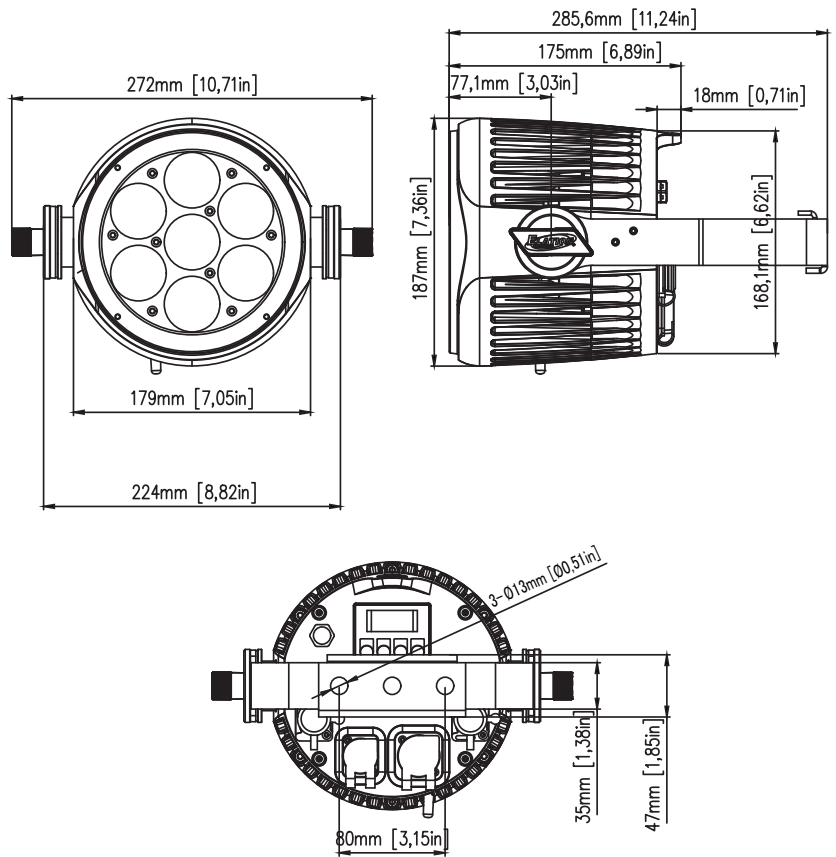

PRODUCT SPECIFICATIONS

SOURCE

(7) 25W 7-IN-1 RGBAW + Lime + UV (395nm) LEDs
50,000 Hour Average LED Life*

PHOTOMETRIC DATA

3,600 Total Output Lumens | 90CRI
6,819 LUX 634 FC @6.6' (2m) (Full ON)

EFFECTS

Individual Hue, Saturation, and Intensity Control
RGB + Seven Color 3 Channel DMX Mode
12 Internal Program Macros w/Speed and Fade Control
64 Unique 7-Color Macros
Selectable Dimming Curve Effects

COLOR

RGBAW + Lime + UV (395nm)

CONTROL / CONNECTIONS

(7) DMX Channel Modes (15 total channels)
DMX and Manual Control
4 Button Control Panel
180° Reversible OLED Menu Display
Adjustable Refresh Rate (900-25,000 Hz)
Adjustable Gamma Brightness (2.0, 2.2, 2.4, 2.8)
RDM (Remote Device Management) Protocol Support
IP65 5pin DMX and Power In/Out

SIZE / WEIGHT

Length: 11.24" (286mm)
Width: 10.71" (272mm)
Vertical Height: 7.36" (187mm)
Weight: 11.0 lbs. (5.0kg)

ELECTRICAL / THERMAL

AC 100-240V - 50/60Hz
185W Max Power Consumption
5°F to 113°F (-15°C to 45°C)

APPROVALS / RATINGS

DIMENSIONAL DIAGRAMS

Optional 4-Leaf Barn Door

ORDERING INFORMATION

SEV001	SEVEN PAR 7IP™
QUICK RIG CLAMP	Low Profile Quick Release Clamp
SIXPAR/BD100	Barn Door for SEVEN PAR 7IP
STR514	3 ft. (1m) IP65 5pin XLR Cable
NEU088	3 ft. (1m) IP65 Power Link Cable
	Additional cable lengths available

Specifications are subject to change without notice ©Elation Professional 07/05/18