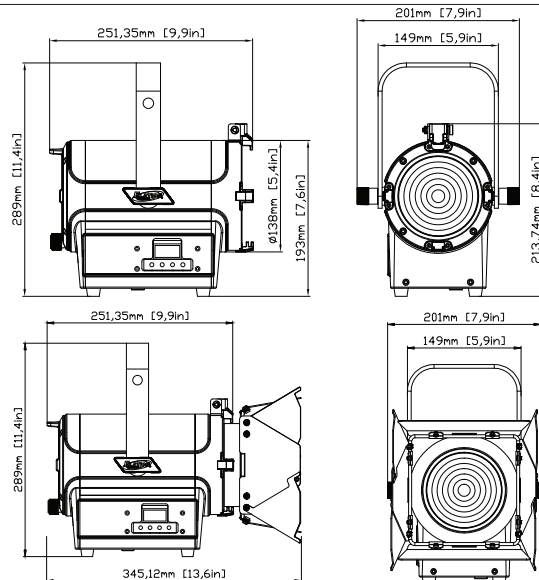

PHOTOMETRIC DATA

1,900+ Total Lumen Output
6,837 LUX 635 FC @6.6' (2m) (Min Zoom / Full ON)
1,791 LUX 166 FC @6.6' (2m) (Max Zoom / Full ON)
Zoom Range 14° - 30°
Beam Angle 14.2° - 29.7°
Field Angle 23.2° - 48°

SIZE / WEIGHT

Length: 13.6" (345mm)
Width: 7.9" (201mm)
Vertical Height: 11.4" (289mm)
Weight: 9.0 lbs. (4.08 kg)

ELECTRICAL / THERMAL

AC 100-240V - 50/60Hz
50W Max Power Consumption
5°F to 113°F (-15°C to 45°C)
Power Linking: 12Pcs @ 110V / 27Pcs @240V

INCLUDED ITEMS

Gel Frame and Rotating Barn Doors
IP65 Locking Power Cable
Barn Doors

APPROVALS / RATINGS

CE | cETLus | IP30

PHOTOMETRIC DATA

DIMENSIONAL DIAGRAMS

ORDERING INFORMATION

KLF001	KL FRESNEL 4
TRIGGER CLAMP	Heavy Duty Wrap Around Hook Style Clamp
AC5PDMX5PRO	5 ft. (1.5m) 5pin PRO DMX Cable (Additional cable lengths available)
NEU088	3 ft. (1m) Locking Power Link Cable (Additional cable lengths available)