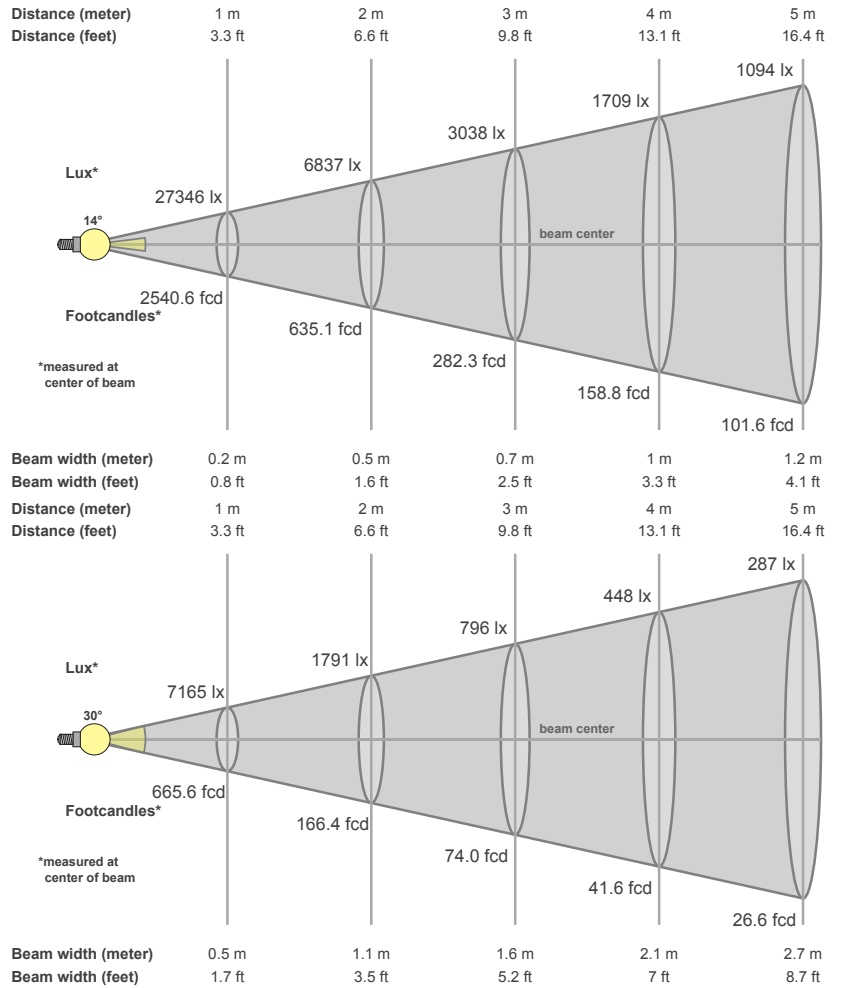

SPECIFICATIONS

SOURCE

50W 97CRI 3,000K Warm White LED
50,000 Hour Average LED Life*

*May vary depending on several factors including but not limited to: Environmental Conditions, Power/Voltage, Usage Patterns (On-Off Cycling), Control, and Dimming.

PHOTOMETRIC DATA

1,900+ Total Lumen Output
6,837 LUX 635 FC @6.6' (2m) (Min Zoom / Full ON)
1,791 LUX 166 FC @6.6' (2m) (Max Zoom / Full ON)
Zoom Range 14° - 30°
Beam Angle 14.2° - 29.7°
Field Angle 23.2° - 48°

SIZE / WEIGHT

Length: 13.6" (345mm)
Width: 7.9" (201mm)
Vertical Height: 11.4" (289mm)
Weight: 9.0 lbs. (4.08 kg)

ELECTRICAL / THERMAL

AC 100-240V - 50/60Hz
50W Max Power Consumption
5°F to 113°F (-15°C to 45°C)
Power Linking: 12Pcs @ 110V / 27Pcs @240V

INCLUDED ITEMS

Gel Frame and Rotating Barn Doors
IP65 Locking Power Cable
Barn Doors

APPROVALS / RATINGS

CE | cETLus | IP30

PHOTOMETRIC DATA

DIMENSIONAL DIAGRAMS

ORDERING INFORMATION

KLF001	KL FRESNEL 4
TRIGGER CLAMP	Heavy Duty Wrap Around Hook Style Clamp
AC5PDMX5PRO	5 ft. (1.5m) 5pin PRO DMX Cable (Additional cable lengths available)
NEU088	3 ft. (1m) Locking Power Link Cable (Additional cable lengths available)