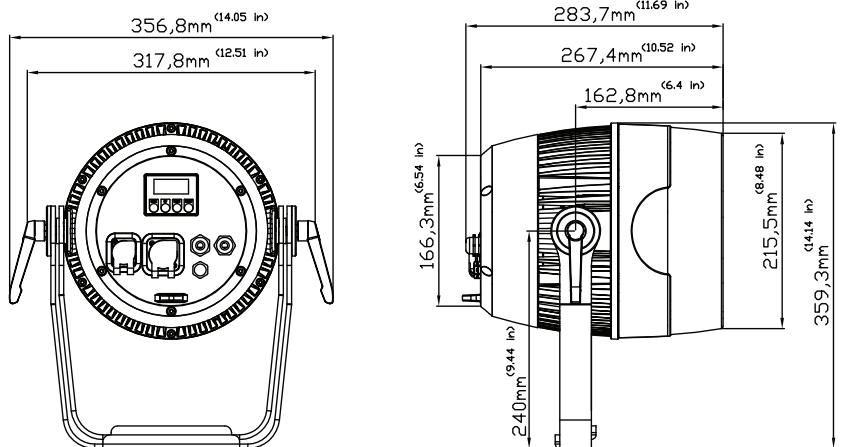

Variable Dimming Curves

64 Color Presets and 14 Unique Color Macros

COLOR

RGBW

CONTROL / CONNECTIONS

(12) DMX Channel Modes (13 Total Channels)

RDM (Remote Device Management)

(4) Button TouchControl Panel

IP Rated 5pin DMX In/Out

IP65 Locking Power Connector In/Out

SIZE / WEIGHT

Length: 11.69" (283.7mm)

Width: 14.05" (356.8mm)

Vertical Height: 14.14" (359.2mm)

Weight: 19 lbs. (8.6 kg)

ELECTRICAL / THERMAL

AC 110-240V - 50/60Hz

158W Max Power Consumption

Multiple Unit Power Linking

5°F to 113°F (-15°C to 45°C)

INCLUDED ITEMS

IP65 Locking Power Connector In/Out

Gel Frame

Barn Door

APPROVALS / RATINGS

Intertek
4010765

OPTIONAL ACCESSORIES

ORDER CODE	ITEM
NARROW CLAMP	PRO 2" Wrap Around Clamp
NEU088	3 ft. (1m) Locking Power Link Cable
	Additional cable lengths available

PHOTOMETRIC DATA

MIN ZOOM - 7° Beam Diameter

	3 m	9.8 ft	4 m	13.1 ft	5 m	16.4 ft
7° Beam Diameter	0.3	1.0	0.39	1.3	0.47	1.5
14° Field Diameter	0.98	3.2	1.28	4.2	1.58	5.2
	lux	fc	lux	fc	lux	fc
RED LEDs	1,990	185	1,132	105	662	61
GREEN LEDs	3,534	328	2,005	186	1,219	113
BLUE LEDs	702	65	387	36	236	22
WHITE LEDs	5,789	538	342	32	2,089	194
FULL ON	9,112	847	5,183	482	3,352	311

MAX ZOOM - 55° Beam Diameter

	3 m	9.8 ft	4 m	13.1 ft	5 m	16.4 ft
55° Beam Diameter	3.12	10.2	4.16	13.6	5.2	17.1
57° Field Diameter	3.16	10.4	4.2	13.8	5.24	17.2
	lux	fc	lux	fc	lux	fc
RED LEDs	82	8	50	5	32	3
GREEN LEDs	139	13	65	6	32	3
BLUE LEDs	27	3	13	1	6	1
WHITE LEDs	245	23	120	11	59	5
FULL ON	428	40	224	21	129	12

DIMENSIONAL DIAGRAMS

Specifications are subject to change without notice ©Elation Professional 08/05/16